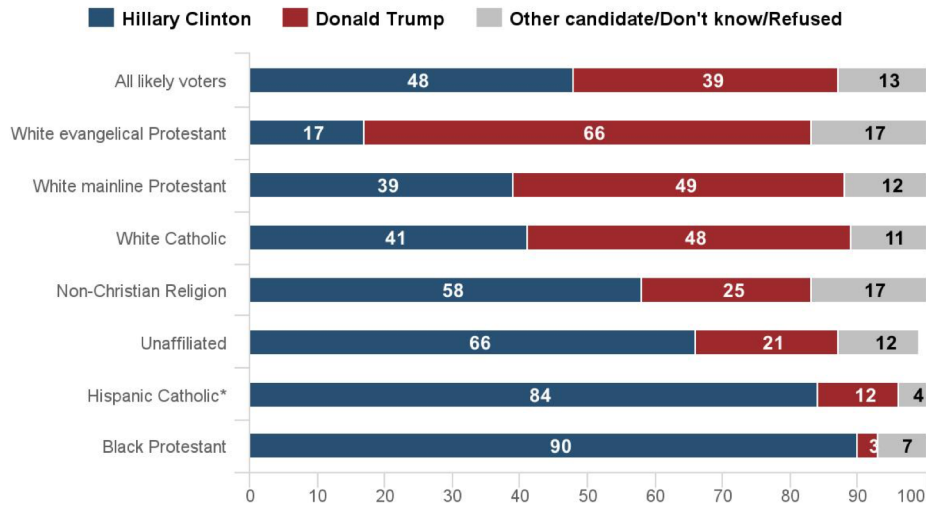

Exposing Paradox in Political Tribalism

A dark blue diagonal graphic that starts from the bottom left corner and extends towards the top right corner, creating a triangular shape in the lower half of the page.

Voter turnout, by race – 2016 Election

Quote vs Quote

"I will be phenomenal to the women. I mean, I want to help women." - Donald Trump

Face the Nation, 9/8/15

"When you're a star, you can do anything... grab them by the pussy" - Donald Trump

Billy Bush Bus Tape - 2015

Religious voters vs Bible Quote + Stat

The Religion Vote in the 2016 Election

Vote choice among likely voters by religious affiliation

*Note: Sample size is less than 100 (N=91). Source: Combined PRRI surveys, Sept. 22-Oct. 17, 2016.