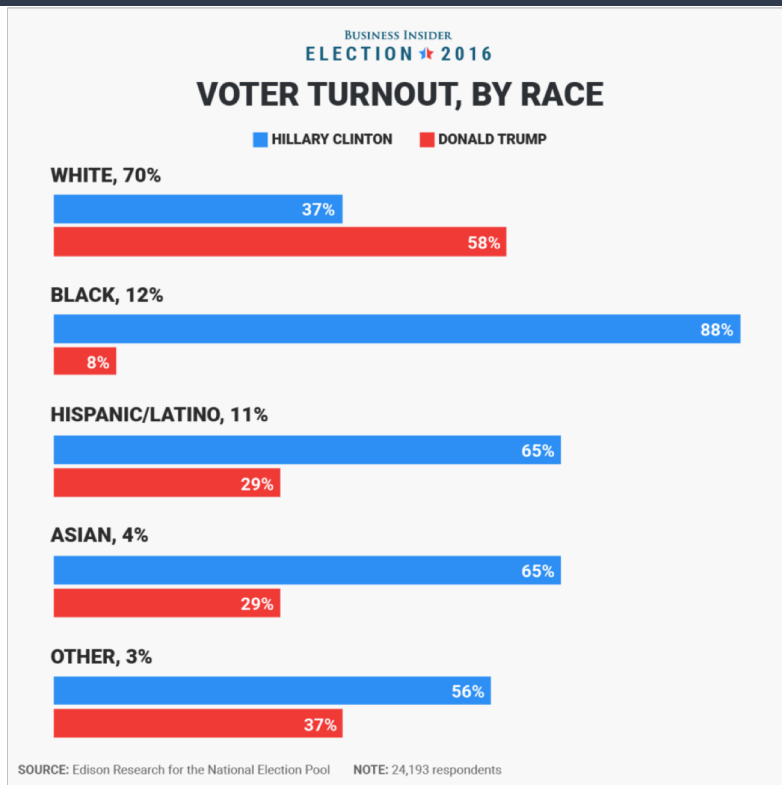

Exposing Paradox in Political Tribalism

A dark blue diagonal graphic that starts from the bottom left corner and extends towards the top right corner, creating a triangular shape in the lower half of the page.

Voter turnout, by race – 2016 Election

Quote vs Quote

"I will be phenomenal to the women. I mean, I want to help women." - Donald Trump

Face the Nation, 9/8/15

"When you're a star, you can do anything... grab them by the pussy" - Donald Trump